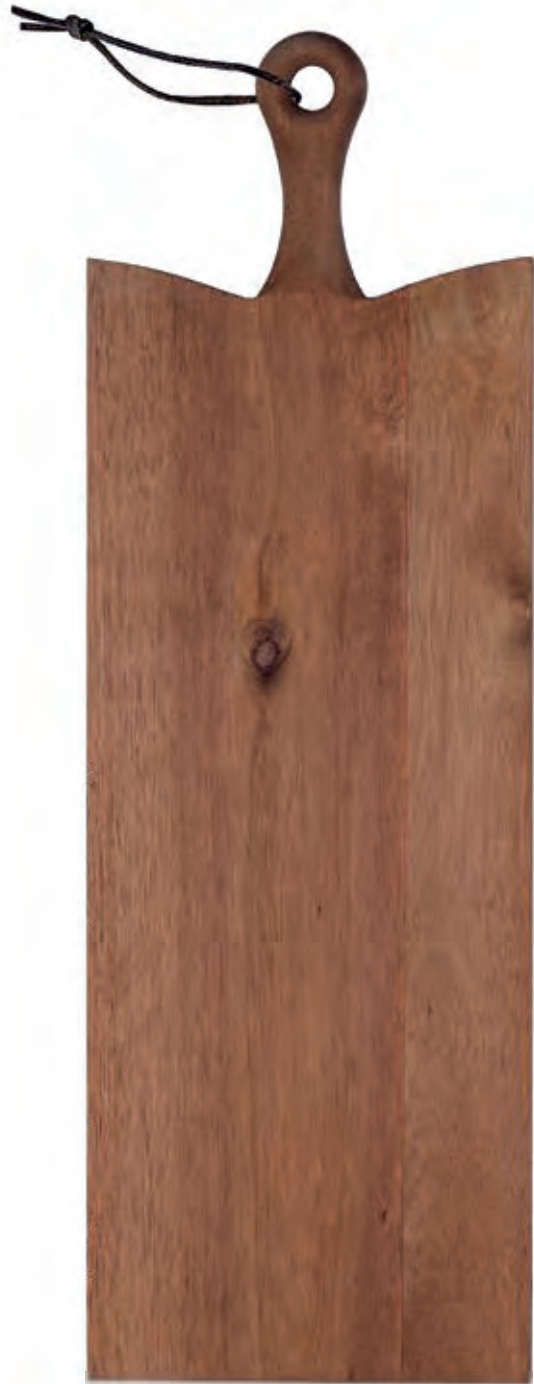

Colour: acacia wood

Dimensions: 46cm Dia. x 4cm H

Decoration area: Board: 60mm W x 40mm H

Prosciutto

Brie Cheese

Bruschetta

as big as your appetite

Tapas Serving Board (POTSB)

Plantation grown Acacia hardwood (FSC certified) with FDA grade food oil finish
 Large surface area and integrated dual beveled handles
 Each board displays its own character through its unique wood grain and subtle patina finish
 Furnished with a 5mm wide circumferential juice rim on top side
 Leather loop attached to handle for hanging
 Supplied: in a black po 'di fame two part presentation box (80cm W x 4cm H x 20cm D)
 Colour: acacia wood
 Dimensions: 78cm W x 2.5cm H x 19cm D
 Decoration area: Board: 60mm W x 40mm H