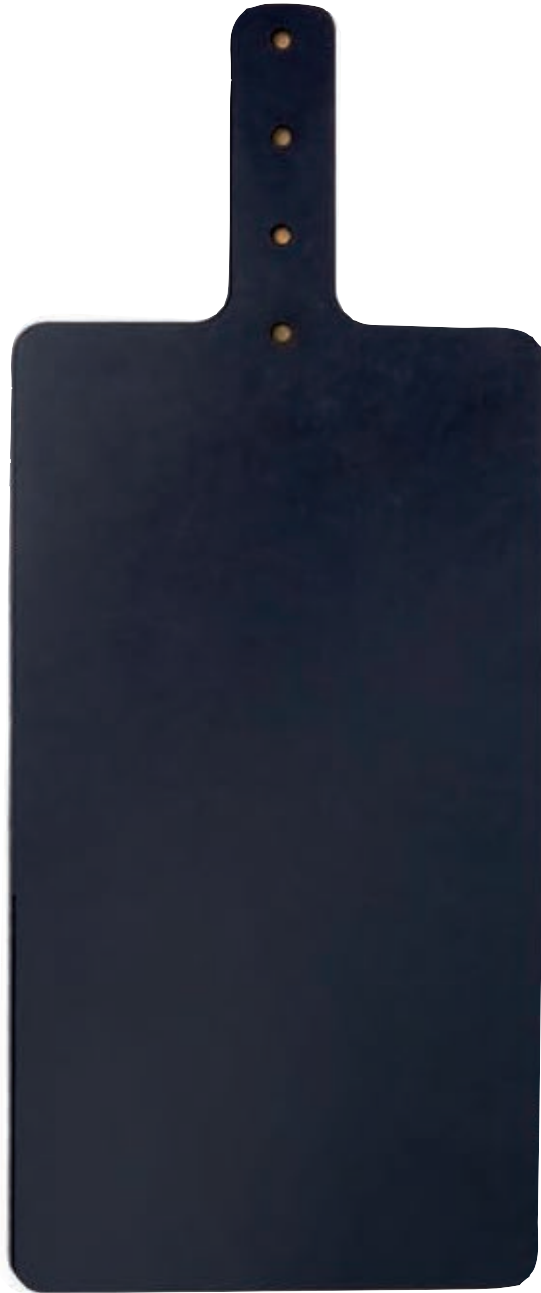

natural server

Napoli Serving Board (PONSB)

Recycled wood fibre, FDA / LFGB approved

Anti-mold and stain resistant surface

High density, non-porous surface

Dishwasher safe

Brass rivet detailing on handle

Supplied: in a black po 'di fame two part presentation box (47cm W x 2cm H x 20cm D)

Colour: matt black

Dimensions: 45.7cm W x 0.6cm H x 19cm D

Decoration area: Board: 60mm W x 40mm H