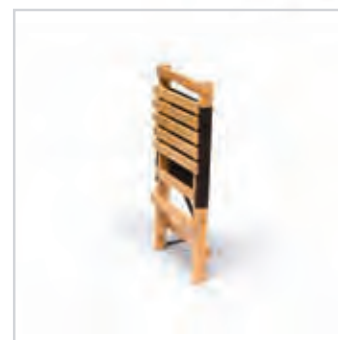

Detachable black shoulder strap (drop height 41cm)

Moulded handle

Colour: black

Dimensions: Assembled 40.5 cm W x 57cm H x 65 cm D,

Folded: 75cm W x 8.5cm H x 40.5cm D

Decoration area: Chair slat: 60mm W x 20mm H, Backrest: 150mm W 150mm H