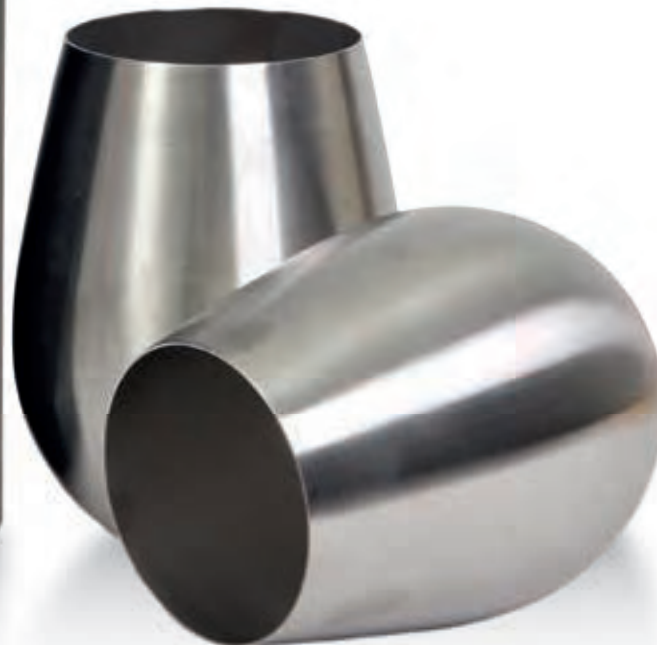

unbreakable style

Stemless Stainless Steel Wine Glass Set (POSSWG)

2 x 530ml brushed finish wine glasses

Corrosion resistant stainless steel 304# (18/8)

Supplied: in a black po 'di fame presentation tube (25cm H x 10cm Dia.)

Colour: silver

Dimensions: 12cm H x 9cm Dia.

Decoration area: Glasses: 60mm W x 50mm H