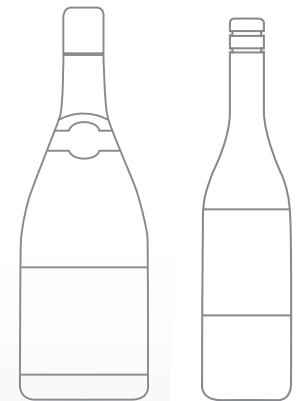

champagne

white/rosè